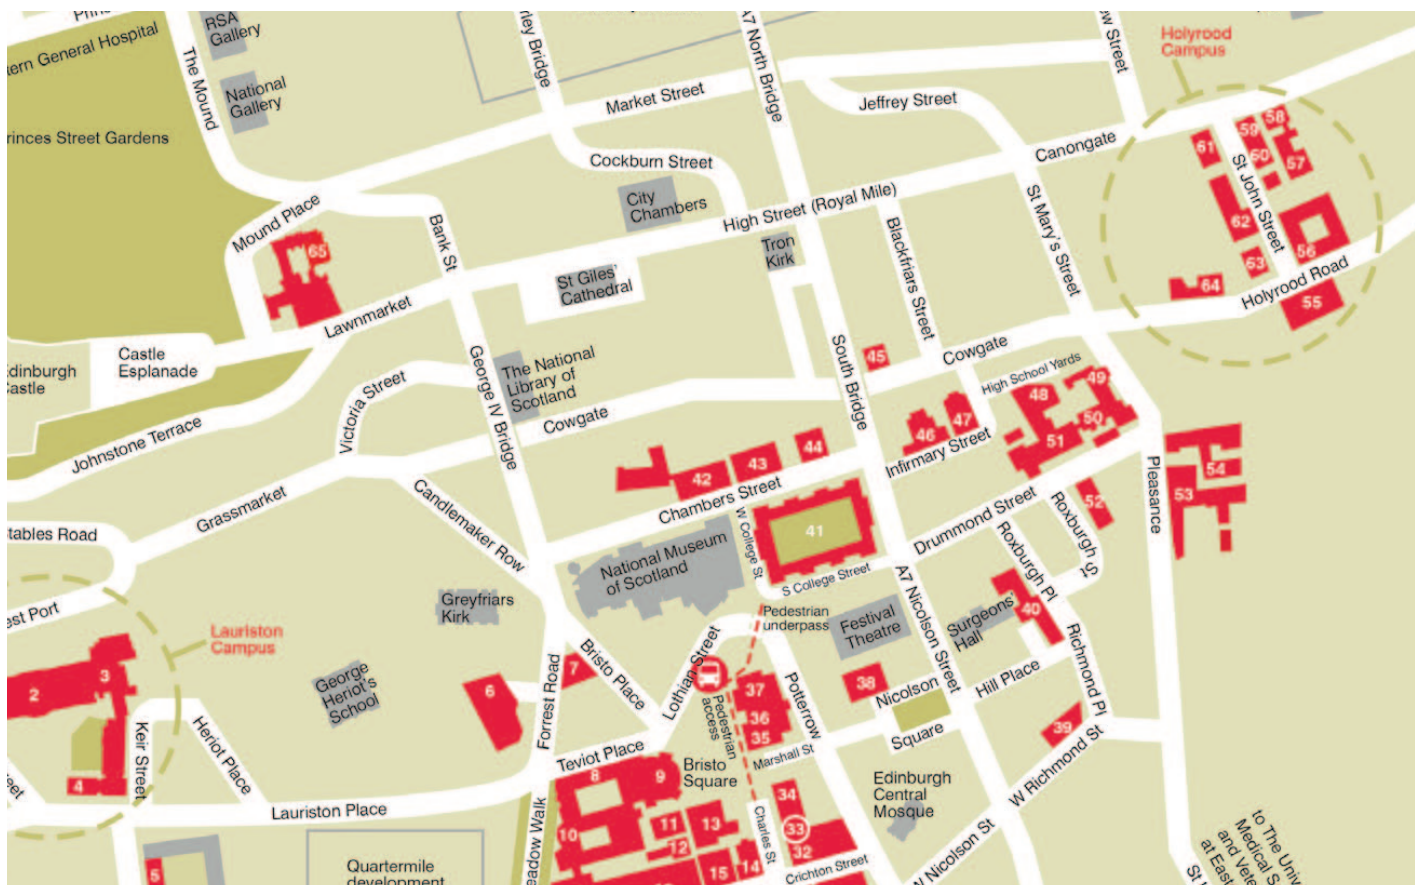

THE OUTREACH CENTRE

THE UNIVERSITY
of EDINBURGH

The Outreach Centre is located within what is referred to as the Holyrood Campus of the University of Edinburgh which is well served by public transport. The building is within approximately one mile of the city centre and is within approximately three quarters of a mile of the main student residences at Pollock Halls.

The nearest railway line is at Waverley Station in the city centre.

The nearest bus stops are located on The High Street and The Cowgate. Numerous bus services stop on these streets.

The Outreach Centre is located at Number 64 on the map below.

Direction to the Outreach Centre, 9c Holyrood Road, Edinburgh EH8 8FP

NOTE: Road section closed to traffic due to gas works. No access from the east side of Holyrood Road. Pedestrian access unaffected but bus stop opposite to the Outreach Centre has been moved to The Royal Mile.