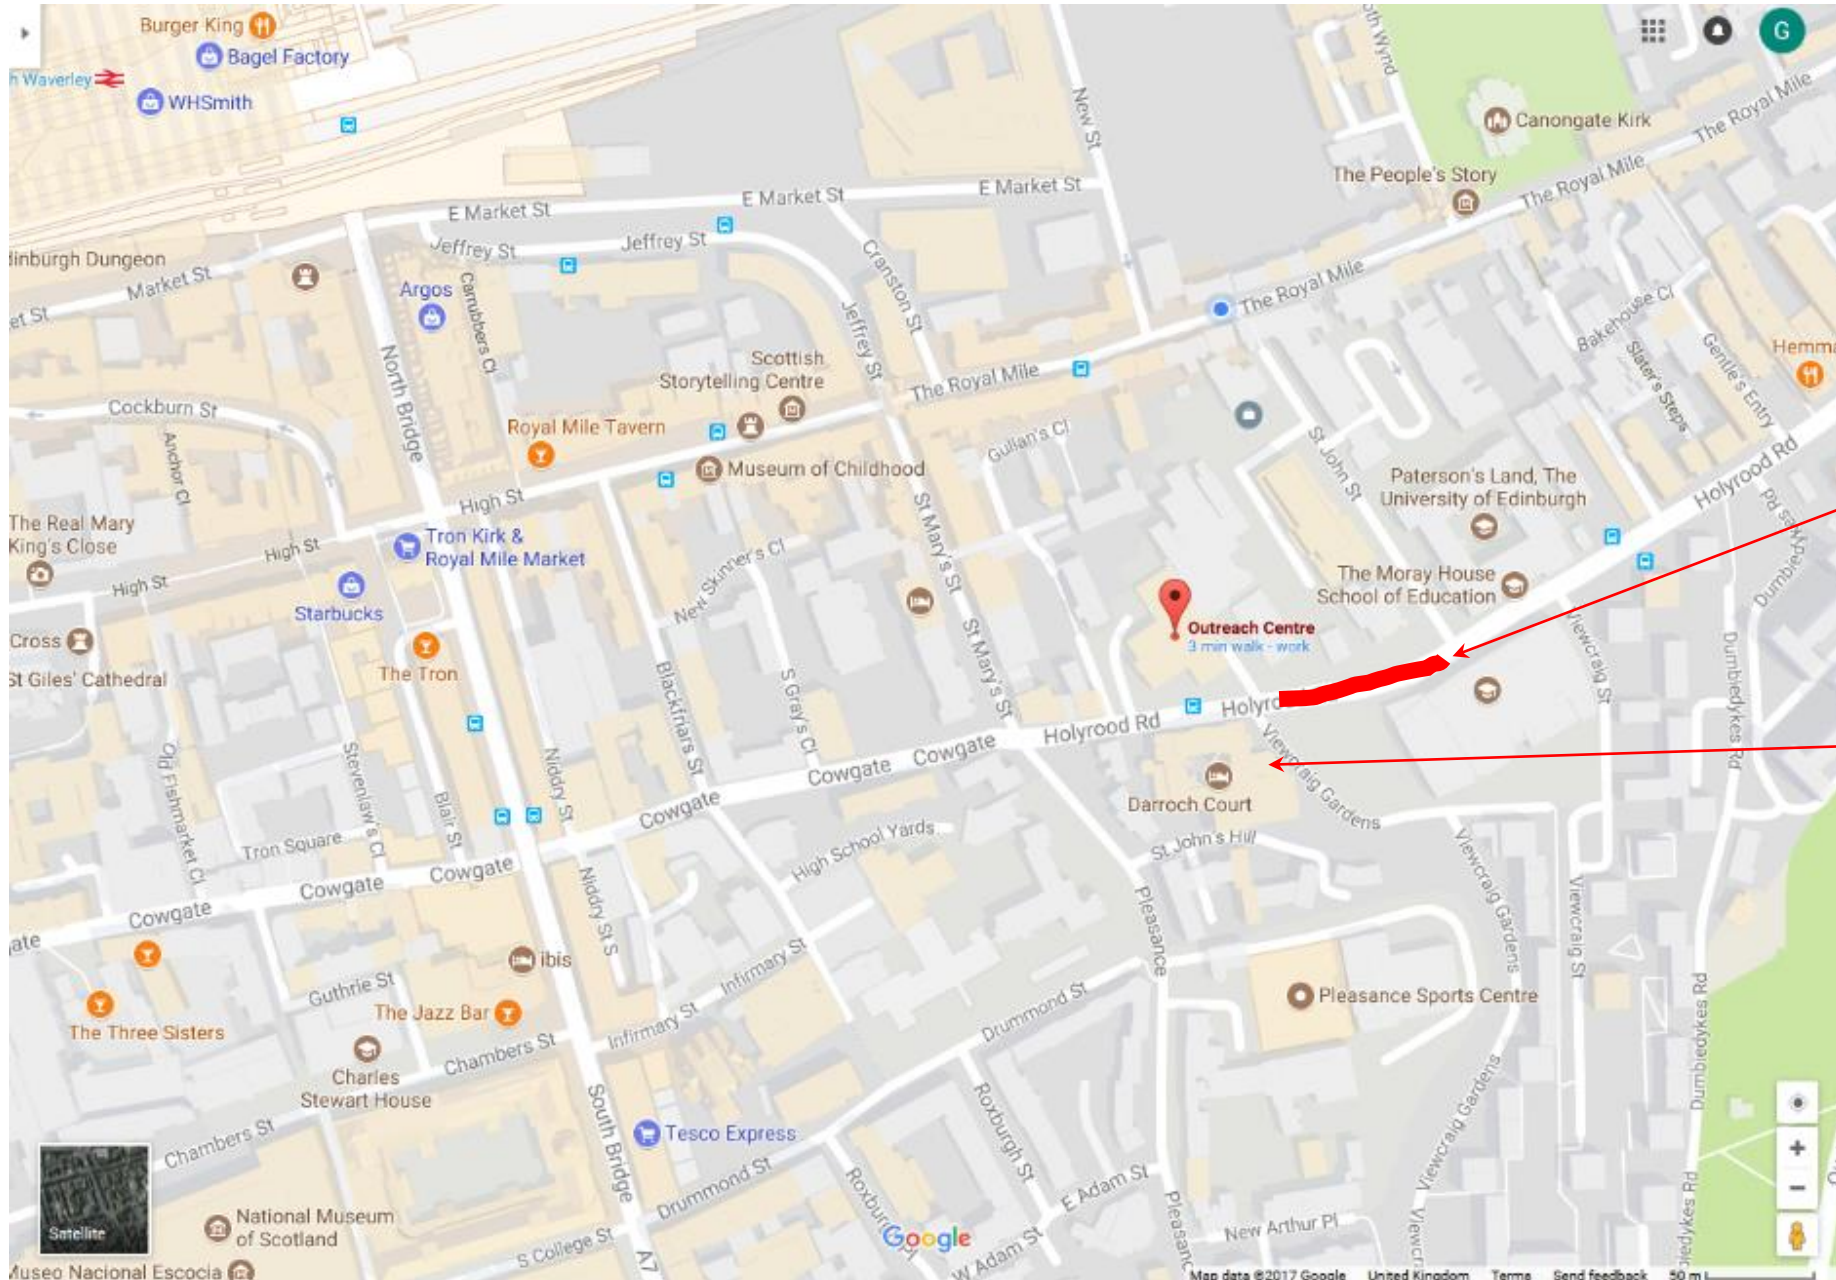

THE OUTREACH CENTRE

THE UNIVERSITY
of EDINBURGH

The Outreach Centre is located within what is referred to as the Holyrood Campus of the University of Edinburgh which is well served by public transport. The building is within approximately one mile of the city centre and is within approximately three quarters of a mile of the main student residences at Pollock Halls.

The nearest railway line is at Waverley Station in the city centre.

The nearest bus stops are located on The High Street and The Cowgate. Numerous bus services stop on these streets.

The Outreach Centre is located at Number 64 on the map below.

Direction to the Outreach Centre, 9c Holyrood Road, Edinburgh EH8 8FP

NOTE: Road section closed to traffic due to gas works. No access from the east side of Holyrood Road. Pedestrian access unaffected but bus stop opposite to the Outreach Centre has been moved to The Royal Mile.